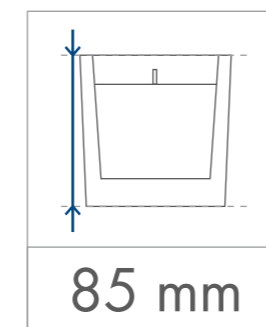

Standard  
printing  
area

Transfer print,  
Sensitive Touch (sandblasting)  
one / two-sided

65 x 65 mm

65 x 65 mm

Transfer print wallpaper  
225 x 65 mm

dimensions  
of the candle

minimum  
burning time

paraffin