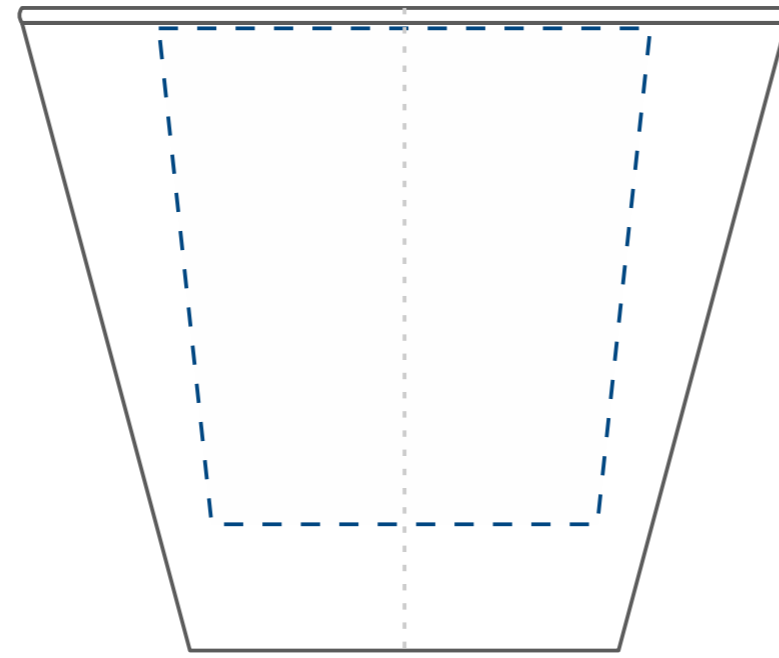

Standard  
printing  
area

Transfer print,  
Sensitive Touch (sandblasting)  
one / two-sided

65 x 65 mm

65 x 65 mm

Transfer print wallpaper  
225 x 65 mm

dimensions  
of the candle

minimum  
burning time

paraffin