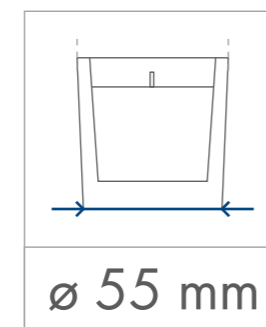

Standard  
printing  
area

Transfer print,  
Sensitive Touch (sandblasting)  
one / two-sided

65 x 65 mm

65 x 65 mm

Transfer print wallpaper  
225 x 65 mm

dimensions  
of the candle

minimum  
burning time

paraffin