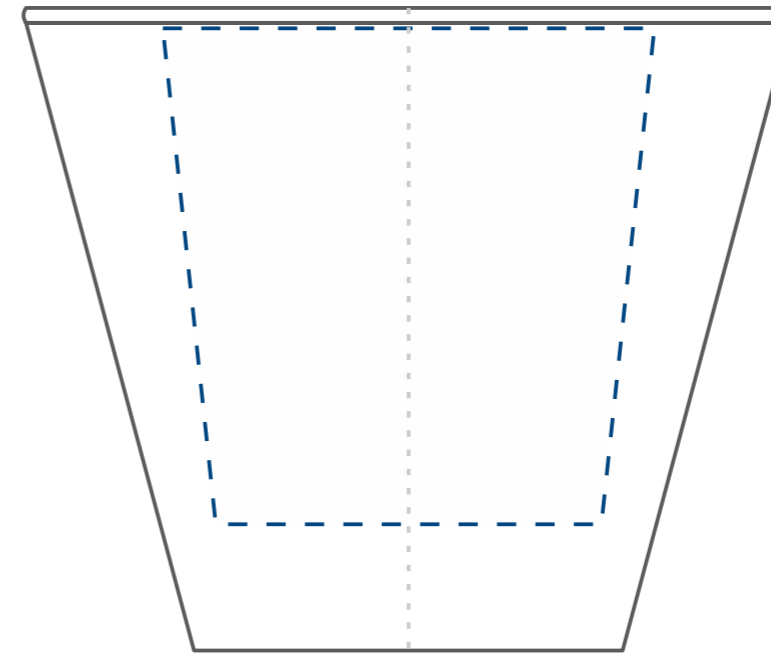

Standard  
printing  
area

Transfer print,  
Sensitive Touch (sandblasting)  
one / two-sided

65 x 65 mm

65 x 65 mm

Transfer print wallpaper  
225 x 65 mm

dimensions  
of the candle

minimum  
burning time

paraffin