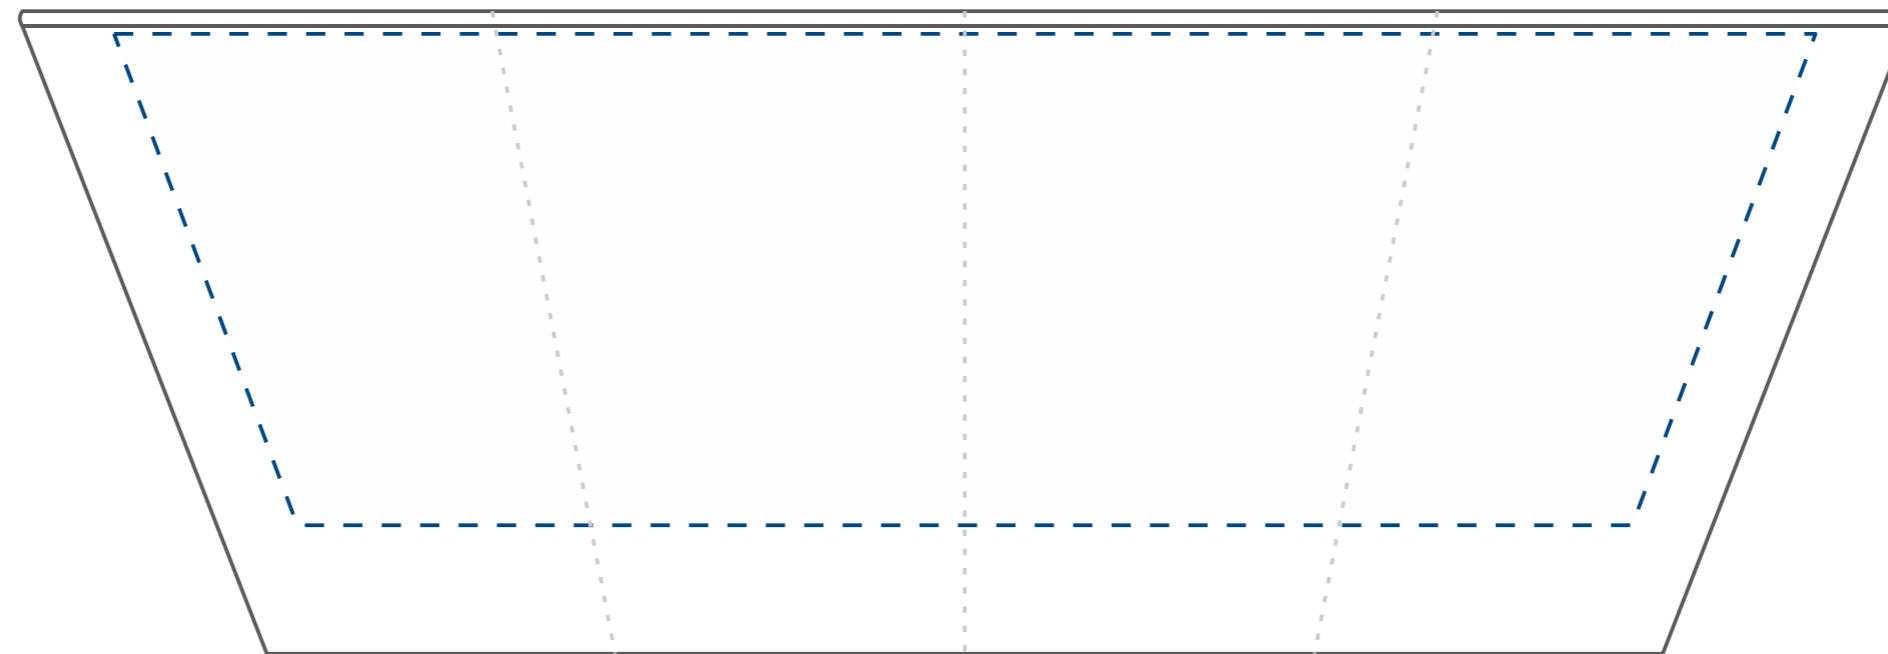

Standard  
printing  
area

Transfer print,  
Sensitive Touch (sandblasting)  
one / two-sided

65 x 65 mm

65 x 65 mm

Transfer print wallpaper  
225 x 65 mm

dimensions  
of the candle

minimum  
burning time

paraffin

soy  
wax