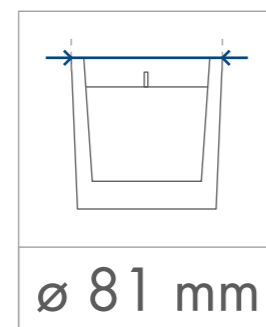

Standard  
printing  
area

Transfer print,  
Sensitive Touch (sandblasting)  
one / two-sided

65 x 65 mm

65 x 65 mm

Transfer print wallpaper  
225 x 65 mm

dimensions  
of the candle

minimum  
burning time

paraffin