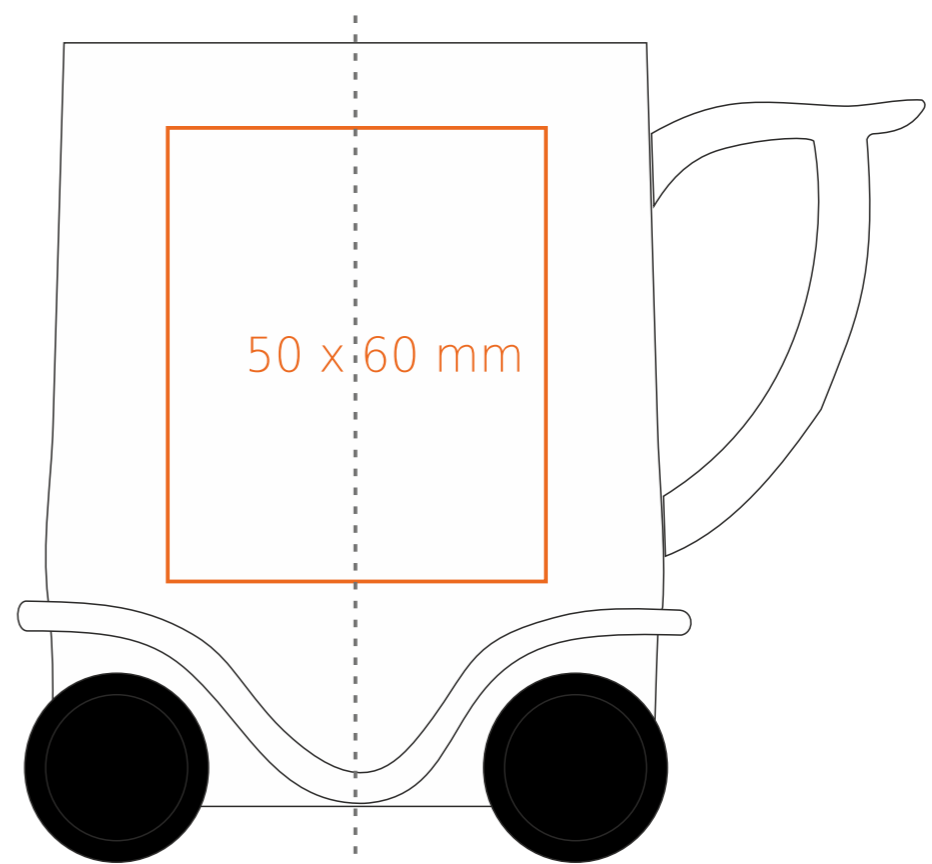

M/031 Speedy

270 ml / h: 101 mm / Ø 73 mm

- Imprint on the handle - 40 x 20 mm
- Imprint on the inside - 35 x 15 mm
- Imprint on the bottom outside - Ø 30 mm

*In the case of projects for transfer print running outside of the standard print area, please contact our sales department.

[How to prepare print material](#)

meaning

- Transfer Print
- Sensitive Touch