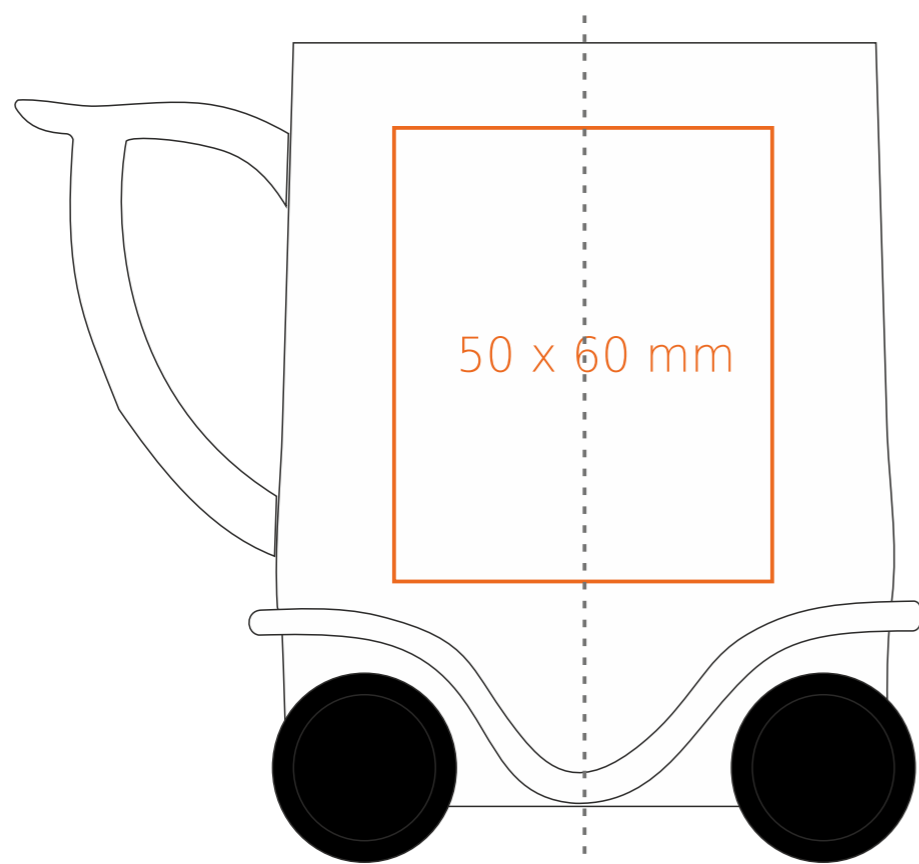

M/031 Speedy

270 ml / h: 101 mm / Ø 73 mm

- Imprint on the handle - 40 x 20 mm
- Imprint on the inside - 35 x 15 mm
- Imprint on the bottom outside - Ø 30 mm

*In the case of projects for transfer print running outside of the standard print area, please contact our sales department.

[How to prepare print material](#)

meaning

- Transfer Print
- Sensitive Touch