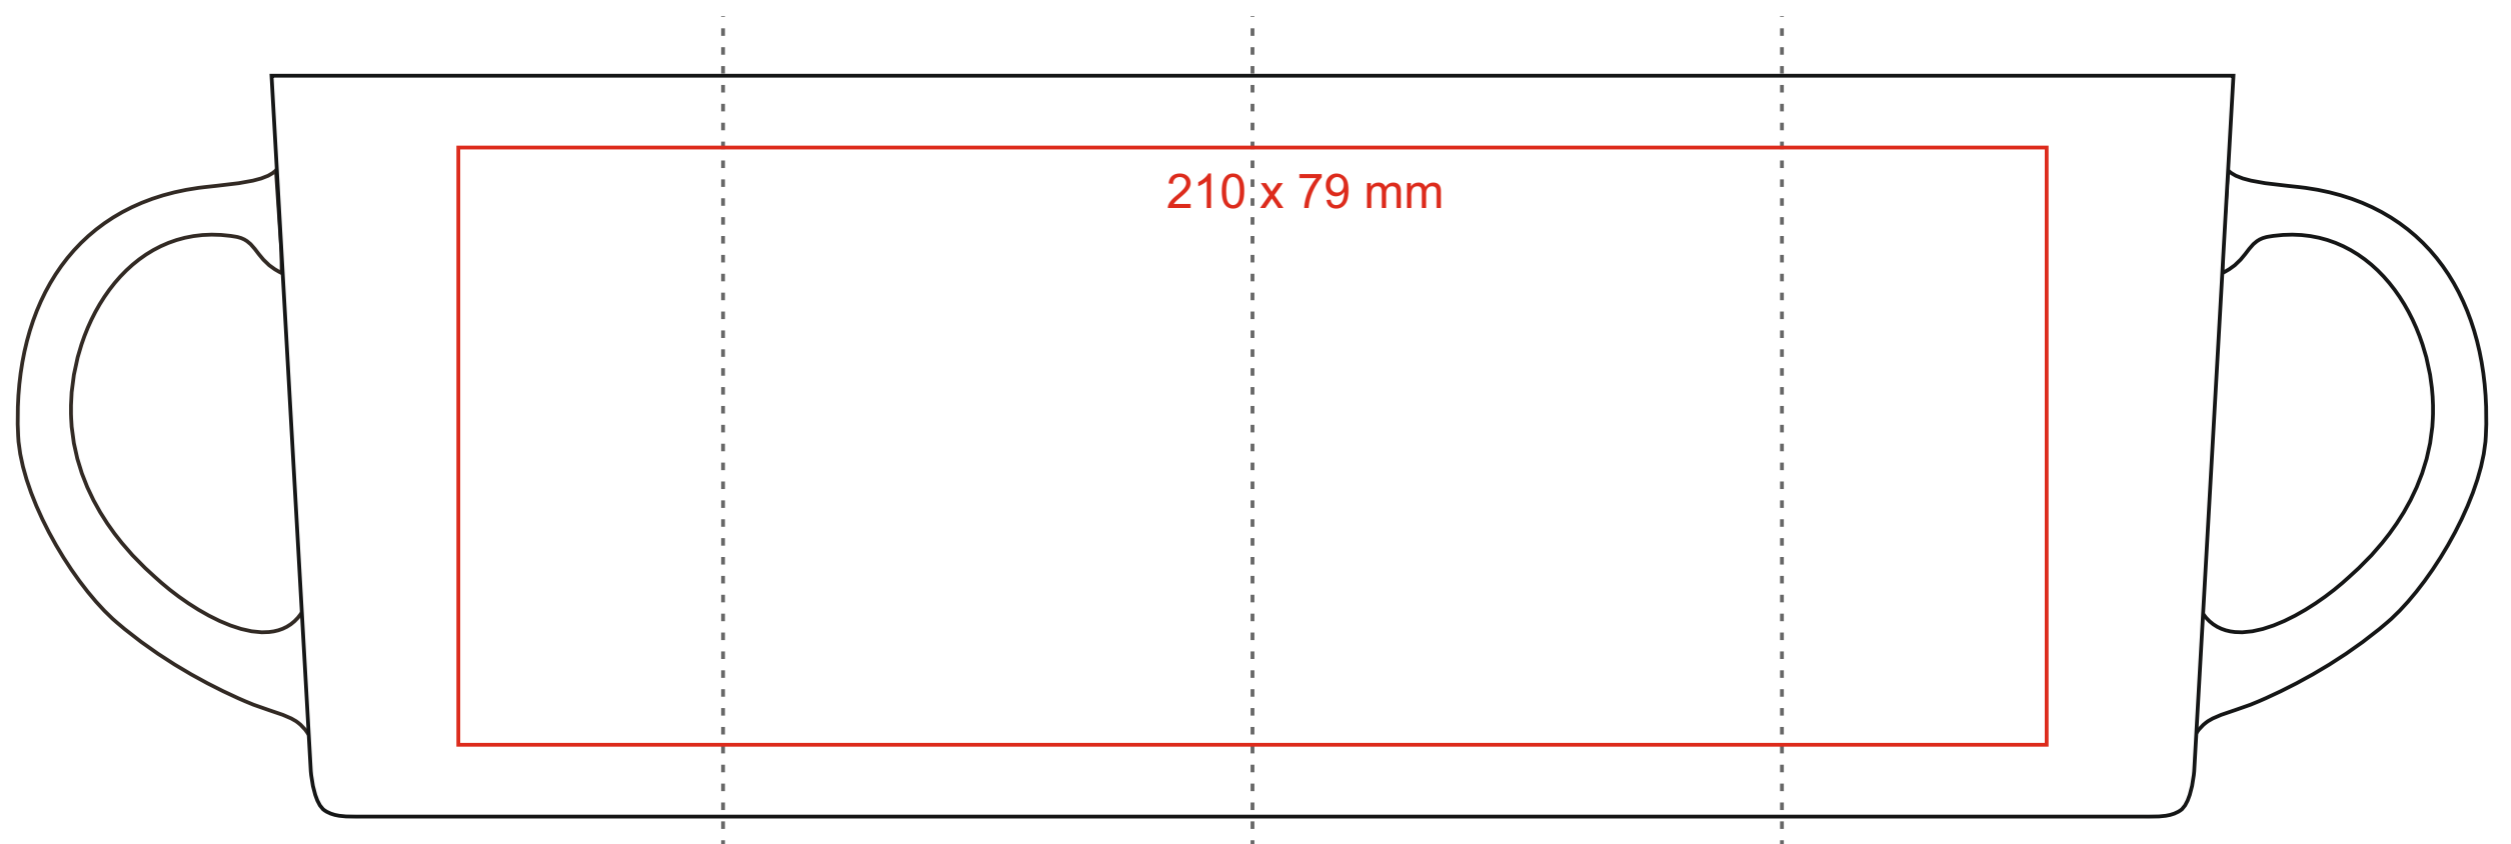

M_548 Berg Art.

380 ml / h: 98 mm / Ø 94 mm

[How to prepare print material](#)

meaning

— Sublimation printing